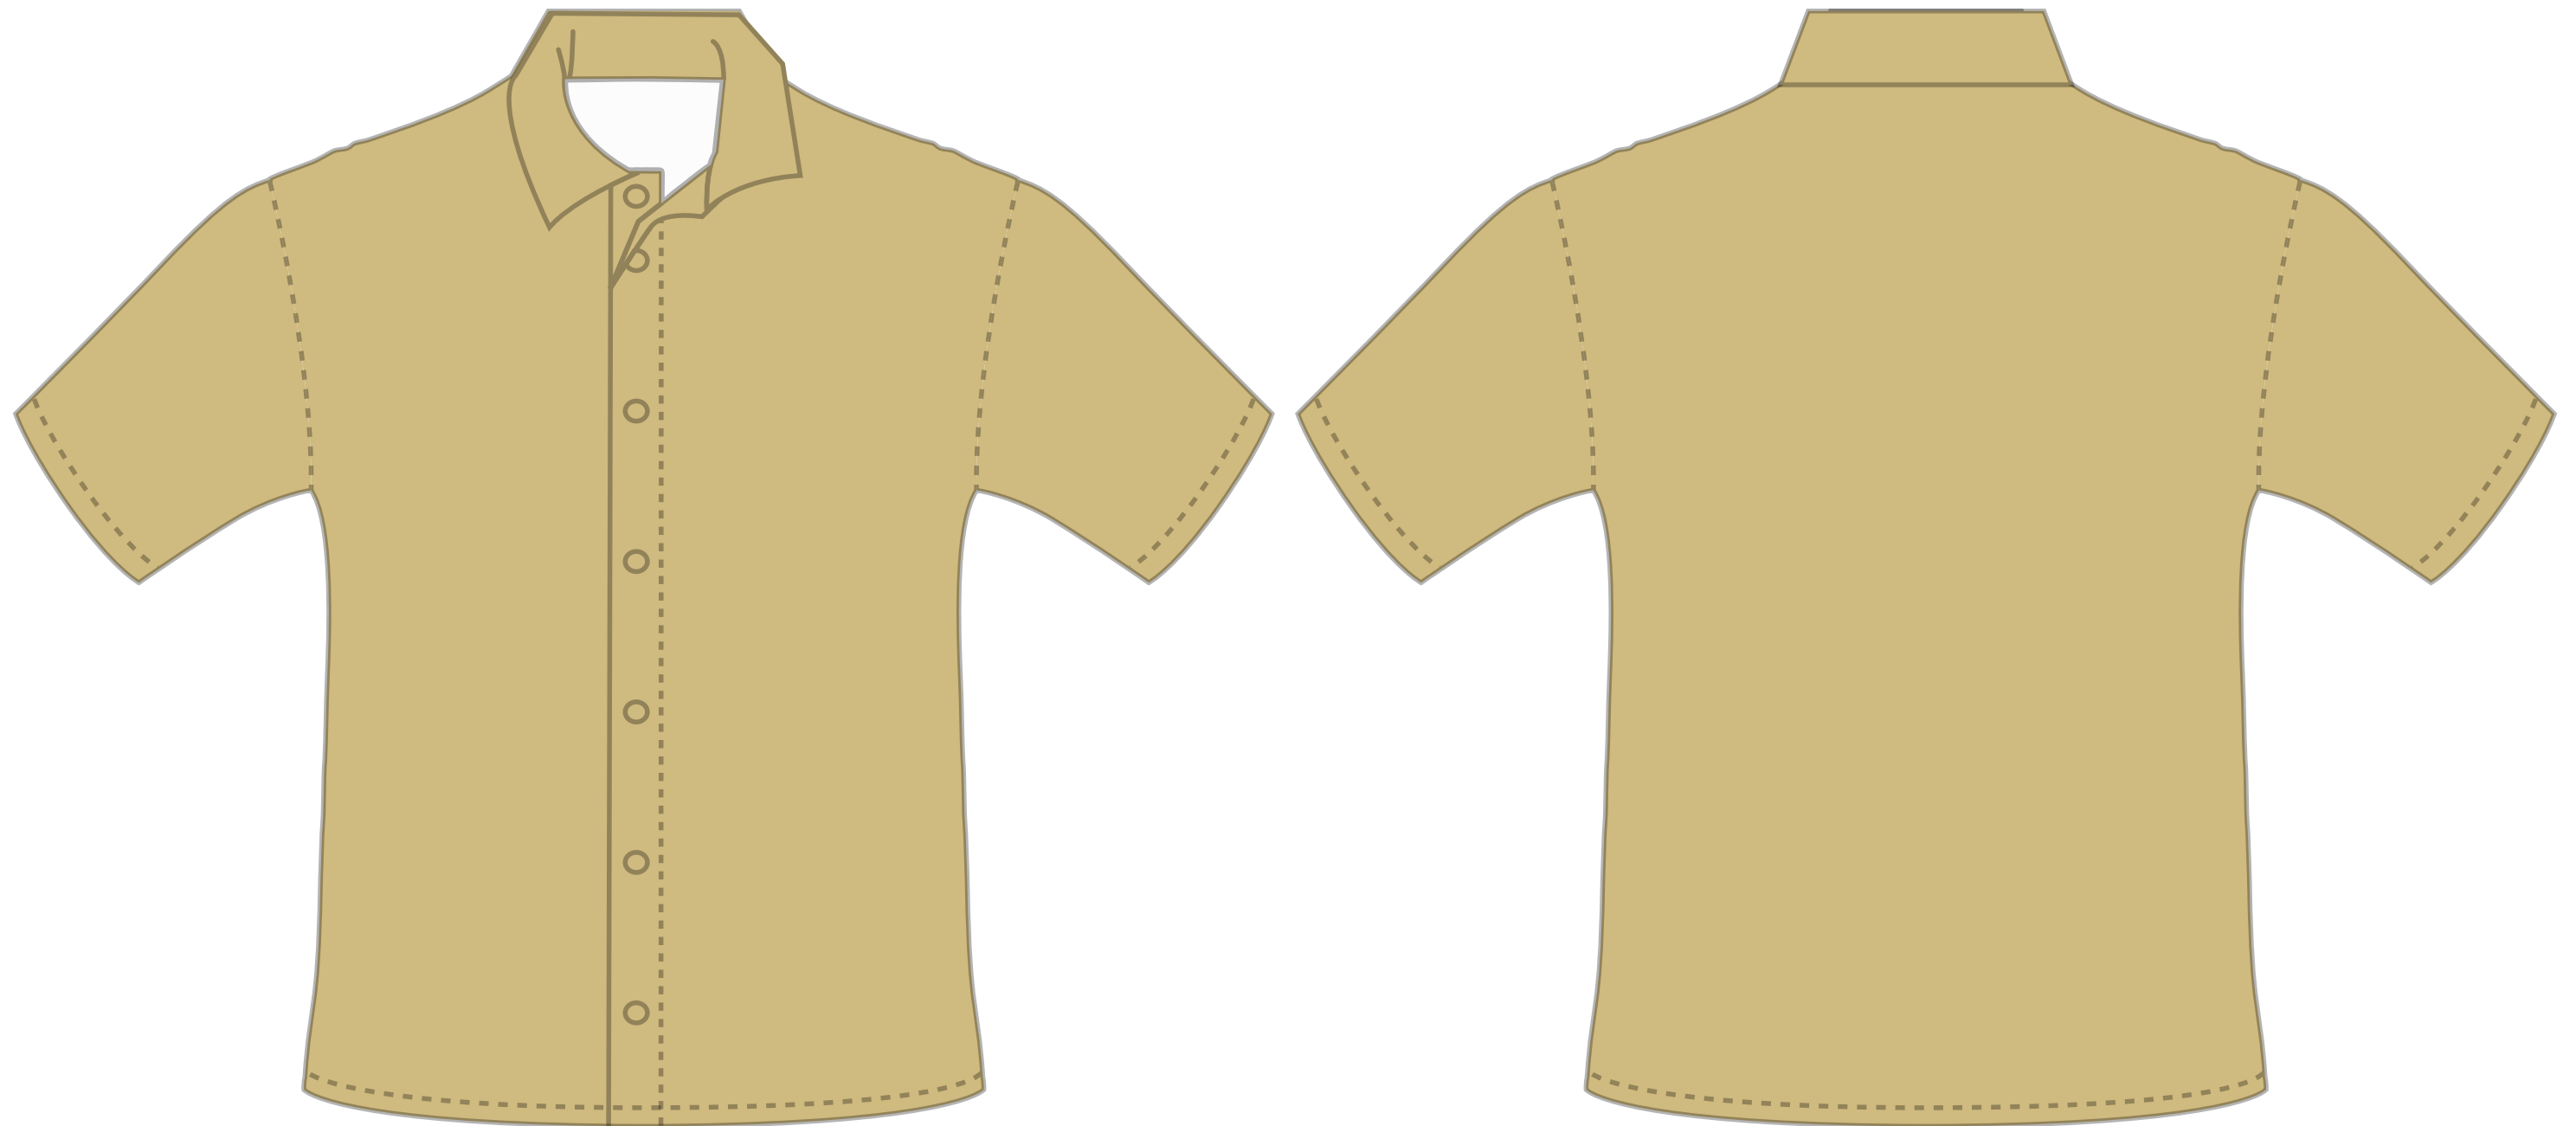

CE1500 Sublimated Button Up Shirt

CE1500 Sublimated Button Up Shirt

Front

Back

Collar

Right Sleeve

Left Sleeve