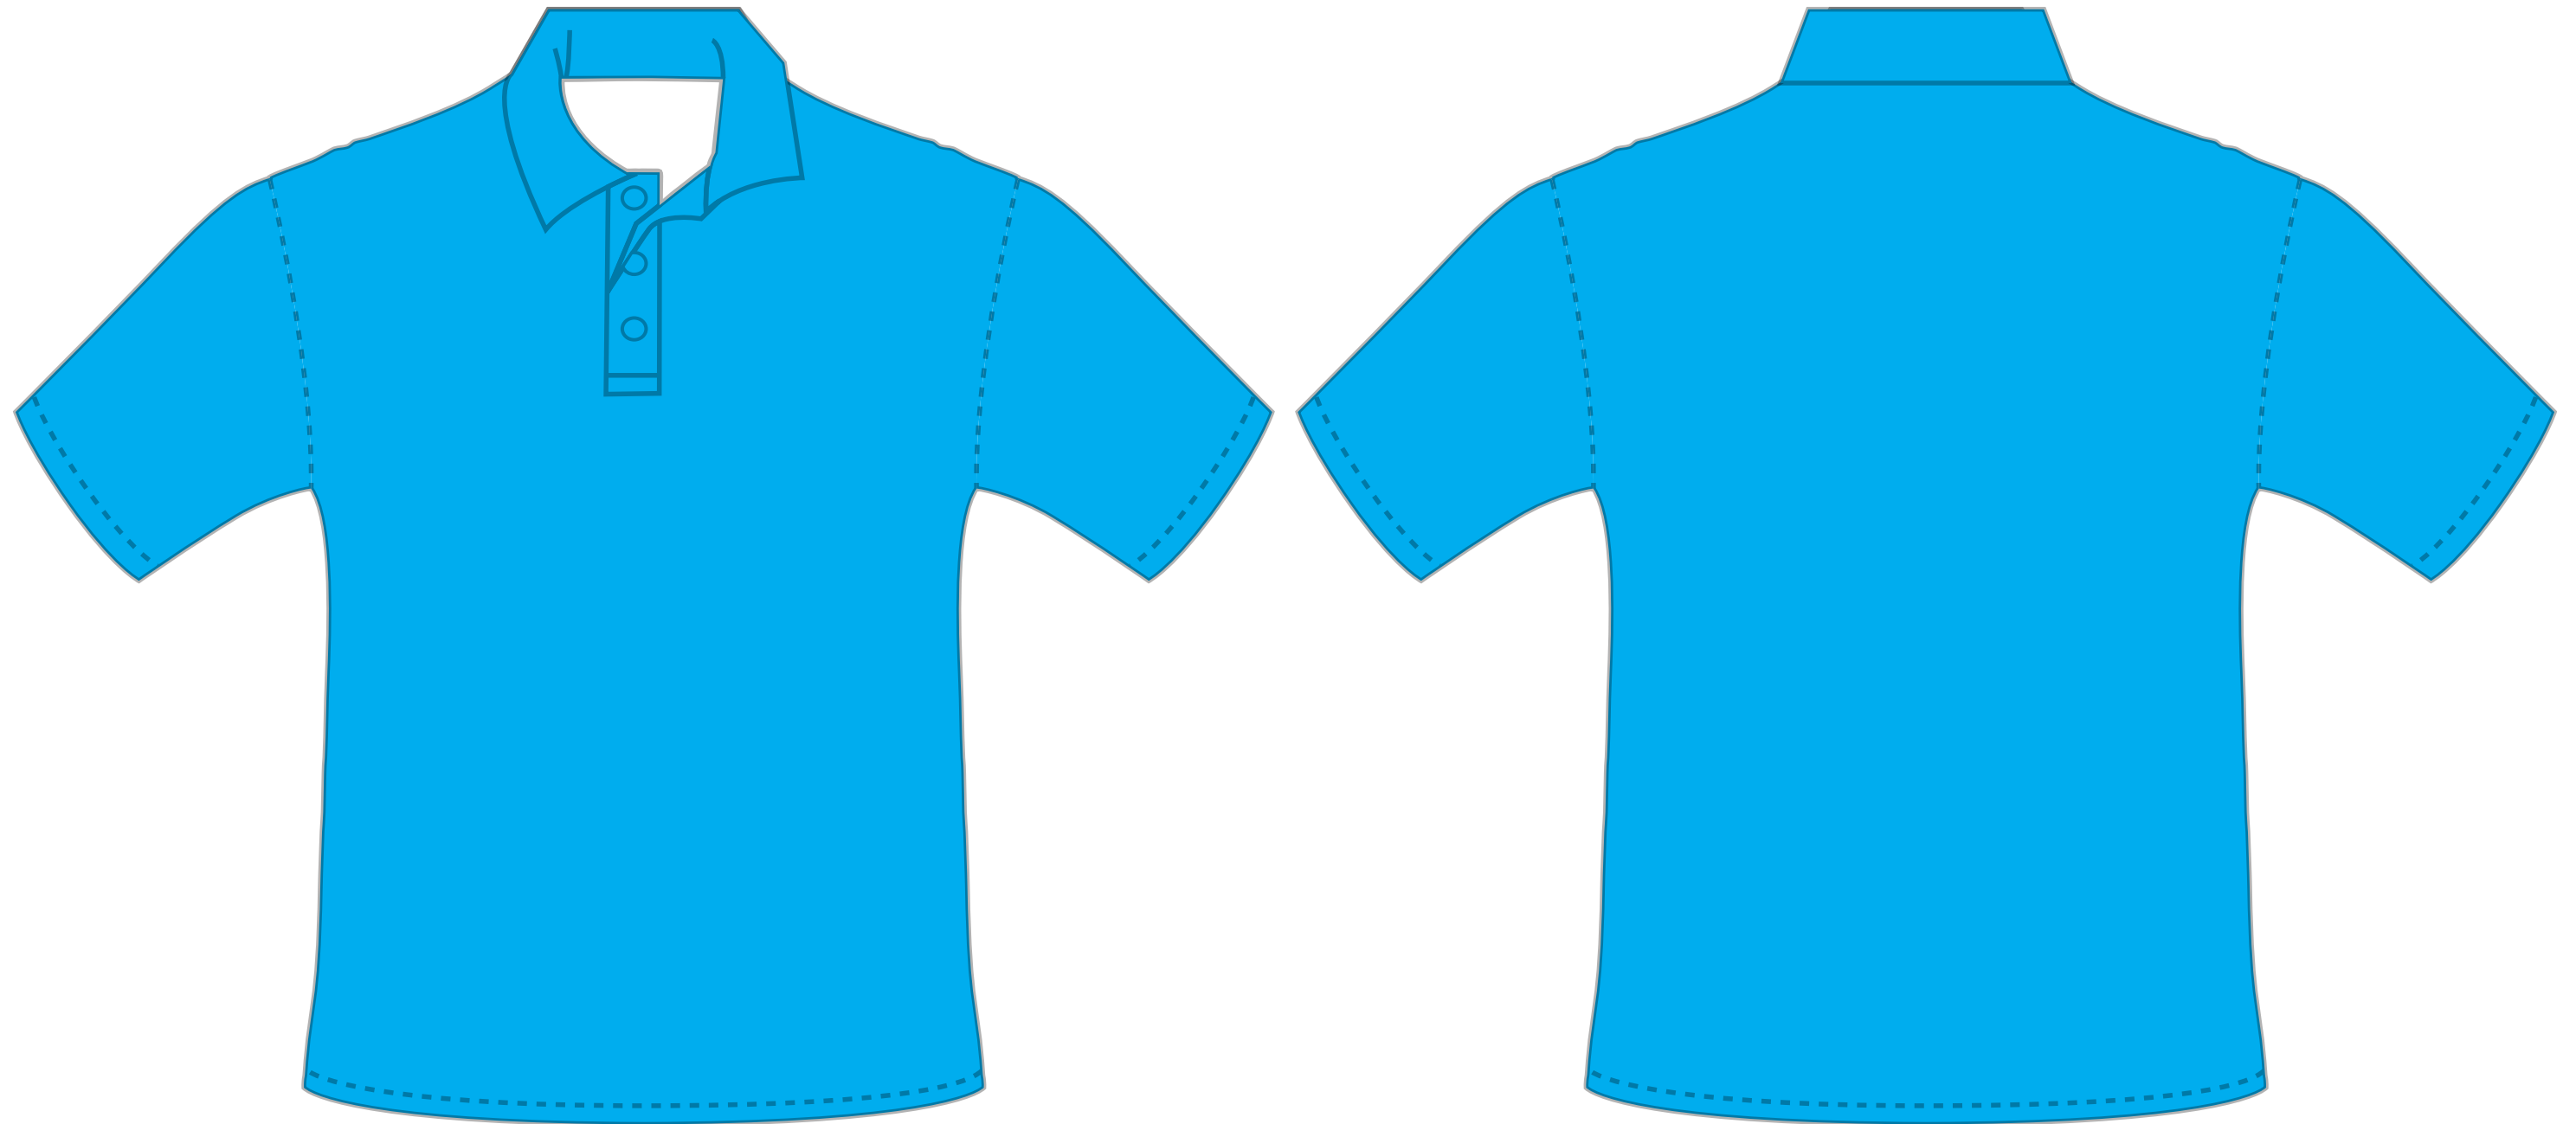

CE1475 Fully Sublimated Polo

CE1475 Fully Sublimated Polo

Front

Back

Collar

Right Sleeve

Left Sleeve