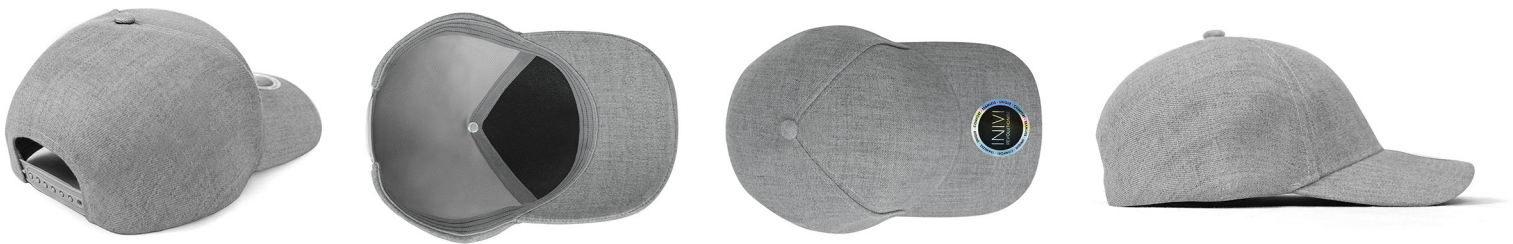

IV152

This timeless wool blend snap back cap offers durability and comfort all year round. Using our seamless panel technology with stretch fit elastic sweatband to achieve ultimate comfort.

SIZE	OSFM
PANELS	2
CONTENTS	Wool Acrylic with cool dry mesh knit lining
CLOSURE	Plastic Snapback

AVAILABLE SERVICES:

- Stock Only

DECORATION METHOD:

- Embroidery
- Crystal Colour Print (front)
- Woven or Sublimated badges

CARTON DETAILS:

- 150 units/box
- 60cm(L) x 44cm(W) x 60cm(H)
- 14 kg

AVAILABLE STOCK COLOURWAYS

Measurement and weight indications are approximate figures only. We reserve the right to change colours, technical details and/or designs.