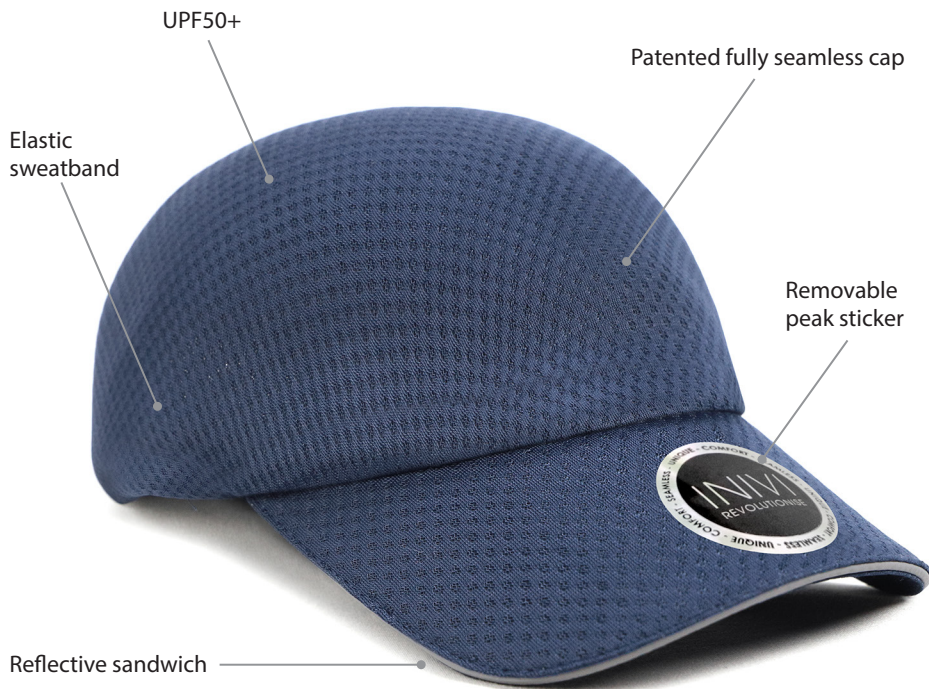

IV148

Serious about sports and outdoor adventures? This popular polymesh cap is the best choice for maximum breathability and comfort.

SIZE	OSFM
PANELS	1
CONTENTS	100% Polyester soft mesh with reflective sandwich
CLOSURE	Self-grip hook & loop strap with rubber pull tab

AVAILABLE SERVICES:

- Stock Only

DECORATION METHOD:

- Embroidery
- Crystal Colour Print (Front)
- Woven or Sublimated badges
- UPF50+

CARTON DETAILS:

- 150 units/box
- 60cm(L) x 44cm(W) x 60cm(H)
- 14 kg

AVAILABLE STOCK COLOURWAYS