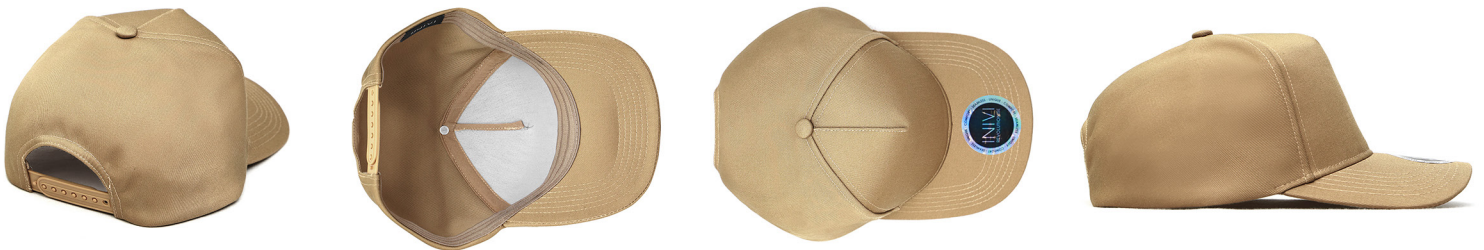

IV143

More elegant and premium cap with patented seamless panel, offering a luxurious appearance with perfect fit. This style features a stretch fit elastic sweatband for superior comfort.

Seamless both sides and back

Elastic sweatband

Removable Peak Sticker

Snapback

SIZE	OSFM
PANELS	2
CONTENTS	Premium Polycotton
CLOSURE	Plastic Snapback

AVAILABLE SERVICES:

- Stock Only

DECORATION METHOD:

- Embroidery
- Crystal Colour Print (front)

CARTON DETAILS:

- 150 units/box
- 60cm(L) x 44cm(W) x 60cm(H)
- 14 kg

AVAILABLE STOCK COLOURWAYS

BLACK

GREY

KHAKI

NAVY

Measurement and weight indications are approximate figures only. We reserve the right to change colours, technical details and/or designs.