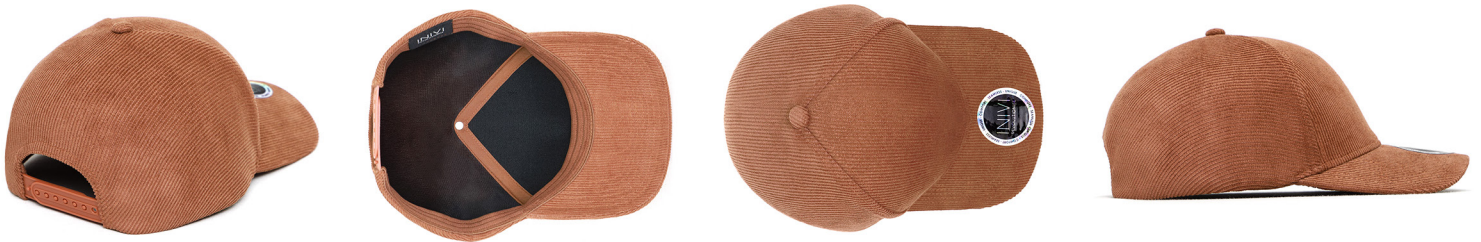

IV141

Revamped classic corduroy two panel design, offering a clean and smart look with maximum comfort.

SIZE	OSFM
PANELS	2
CONTENTS	100% Cotton cord
CLOSURE	Plastic Snapback

AVAILABLE SERVICES:

- Stock Only

DECORATION METHOD:

- Embroidery
- Crystal Colour Print (Front)
- Woven or Sublimated badges

CARTON DETAILS:

- 150 units/box
- 60cm(L) x 44cm(W) x 60cm(H)
- 14 kg

AVAILABLE STOCK COLOURWAYS

BLACK

BROWN

KHAKI